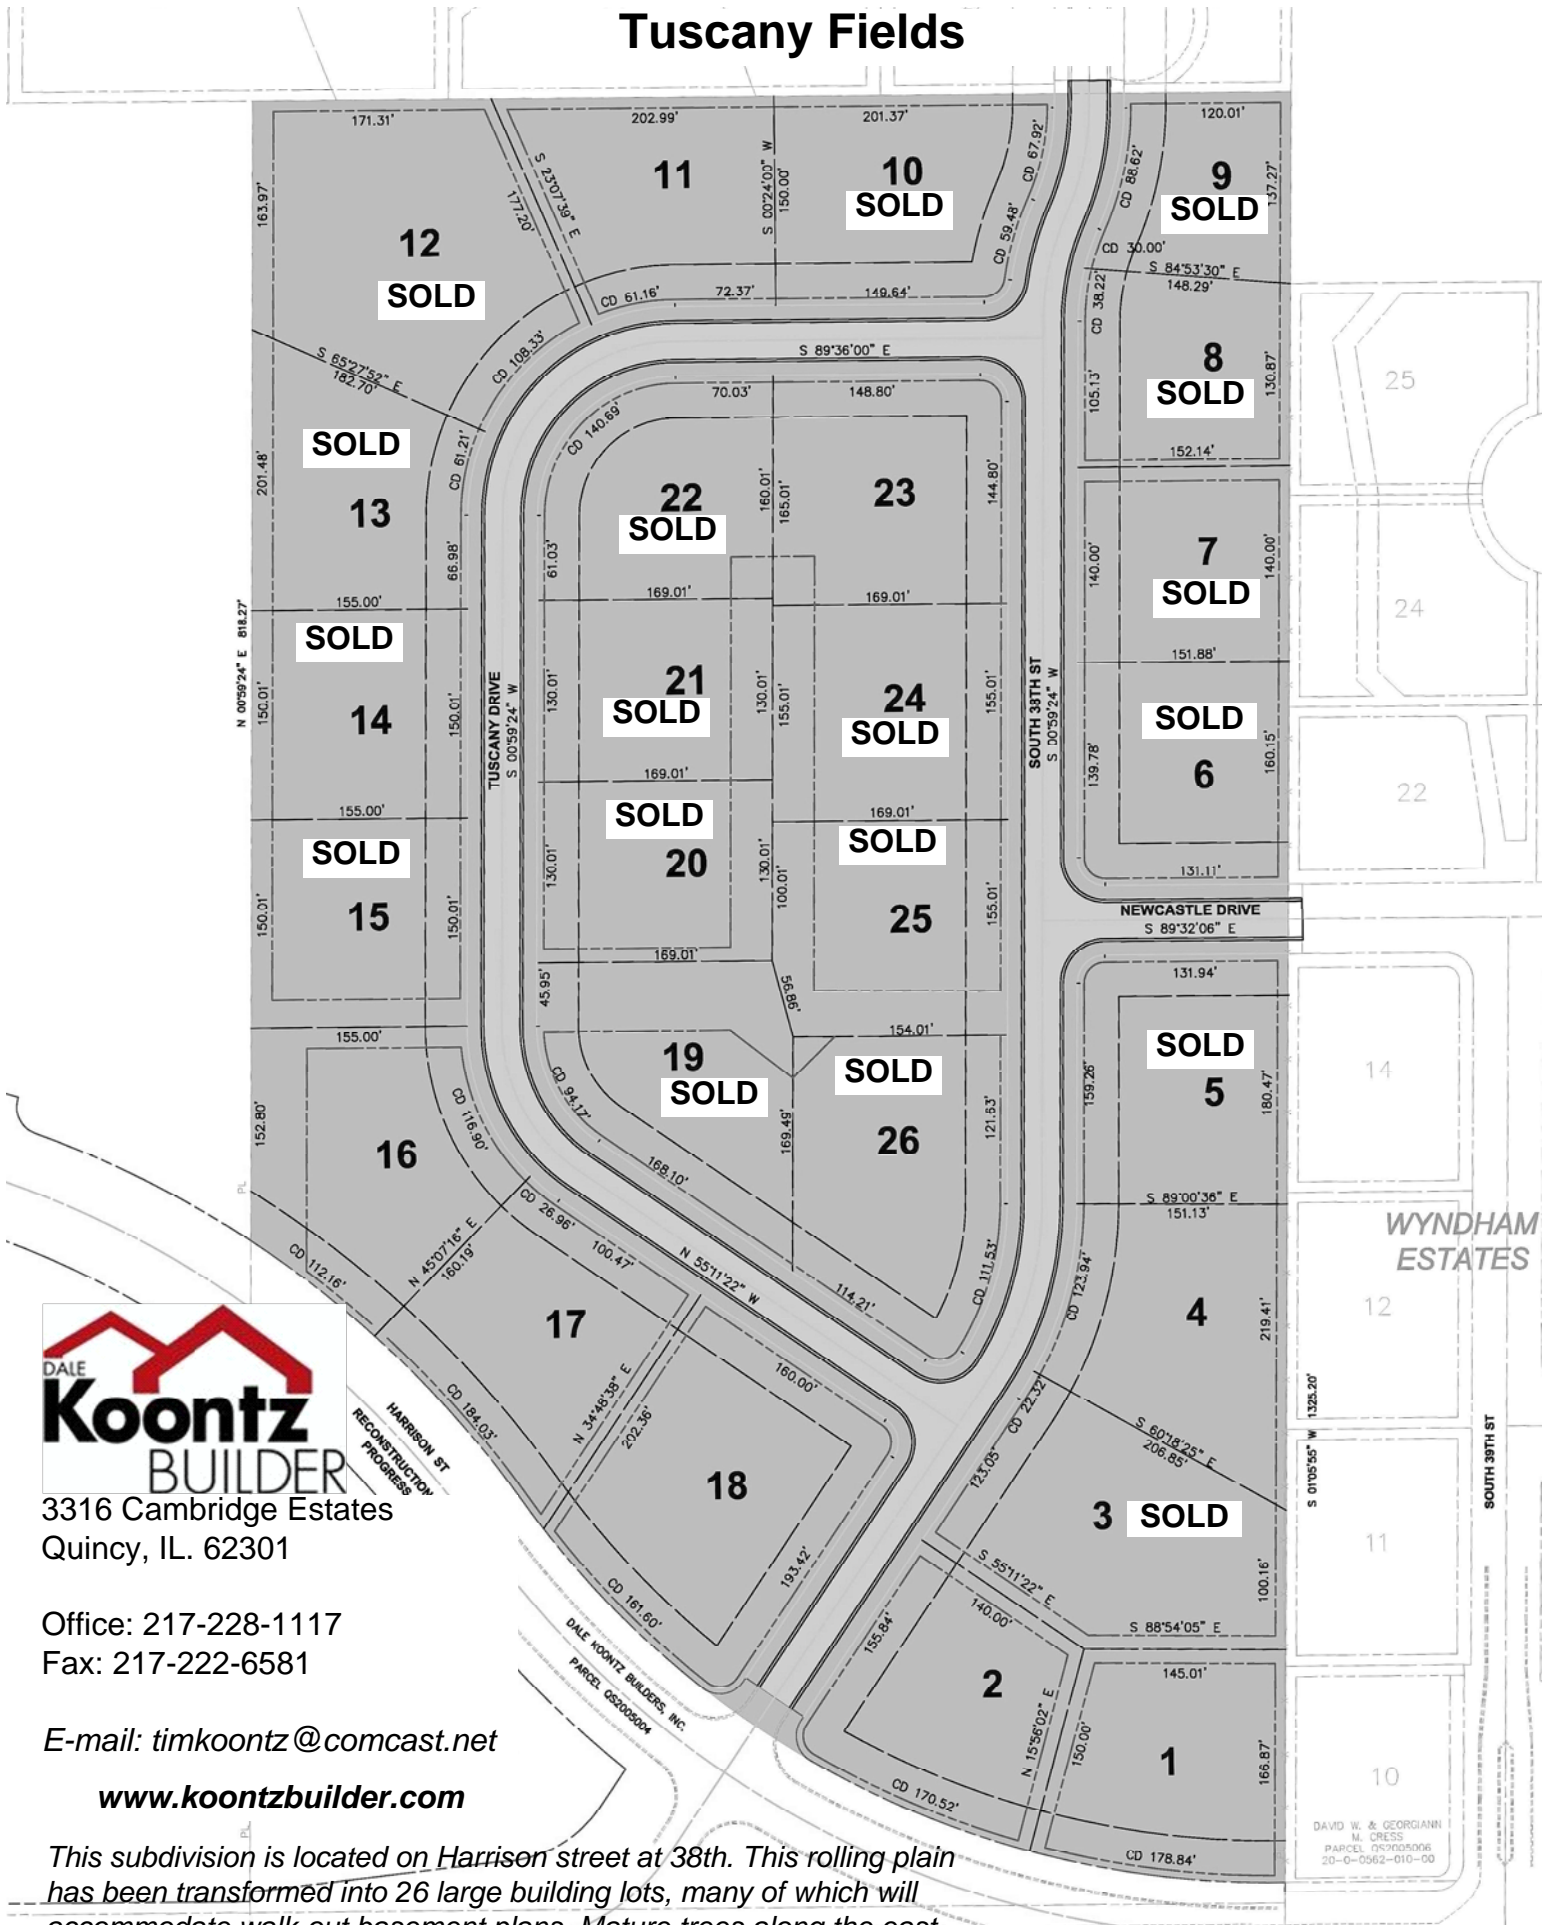

Tuscany Fields

3316 Cambridge Estates
Quincy, IL. 62301

Office: 217-228-1117
Fax: 217-222-6581

E-mail: timkoontz@comcast.net

www.koontzbuilder.com

This subdivision is located on Harrison street at 38th. This rolling plain has been transformed into 26 large building lots, many of which will accommodate walk-out basement plans. Mature trees along the east edge of the development also add to the natural features.